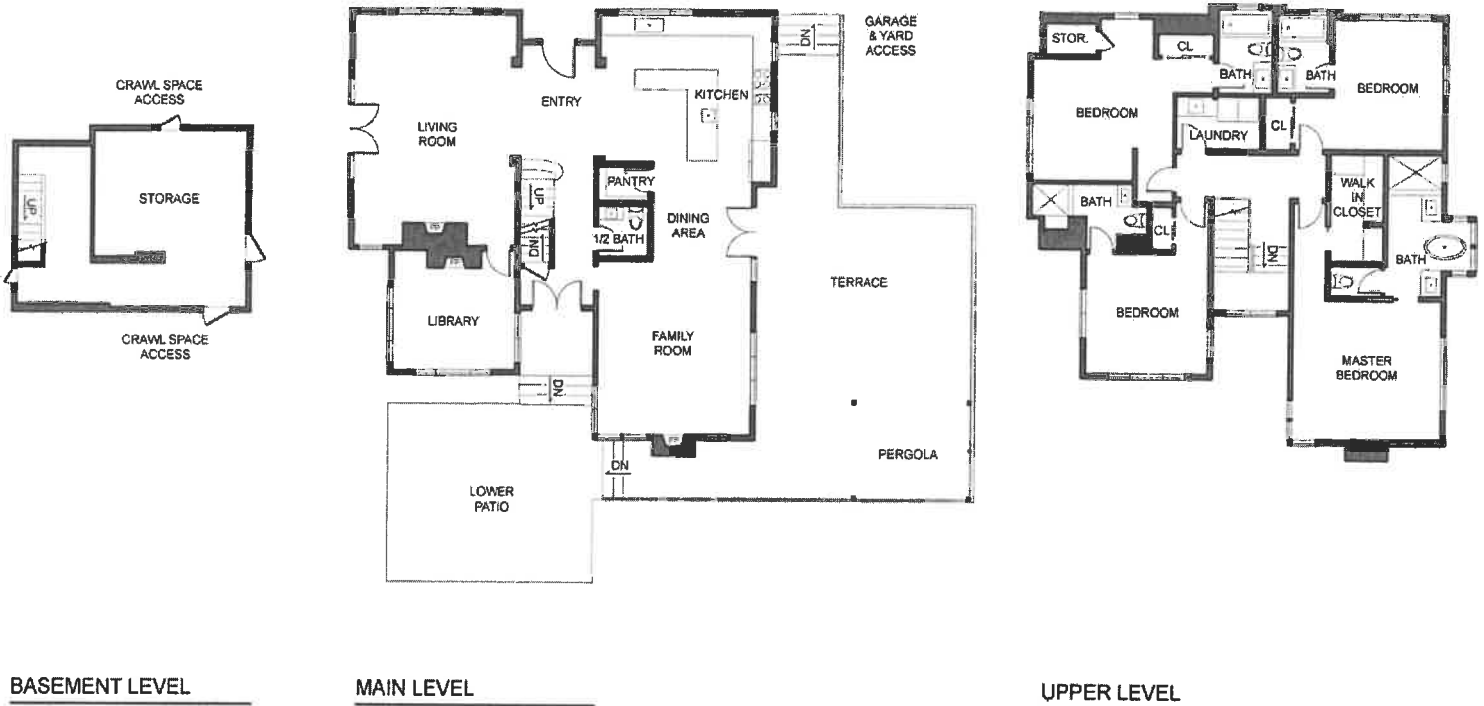

**6464 ESTATES DRIVE
OAKLAND, CA 94611**

ROBIN DUSTAN | 415-385-3499 | DRE#00882946 | rdustan@mcguire.com
FAYE KEOGH | 510-220-6373 | DRE#00988354 | fkeogh@grubbco.com

© 2019 - NOTE: THESE FLOOR PLANS ARE APPROXIMATE AND FOR MARKETING PURPOSES ONLY